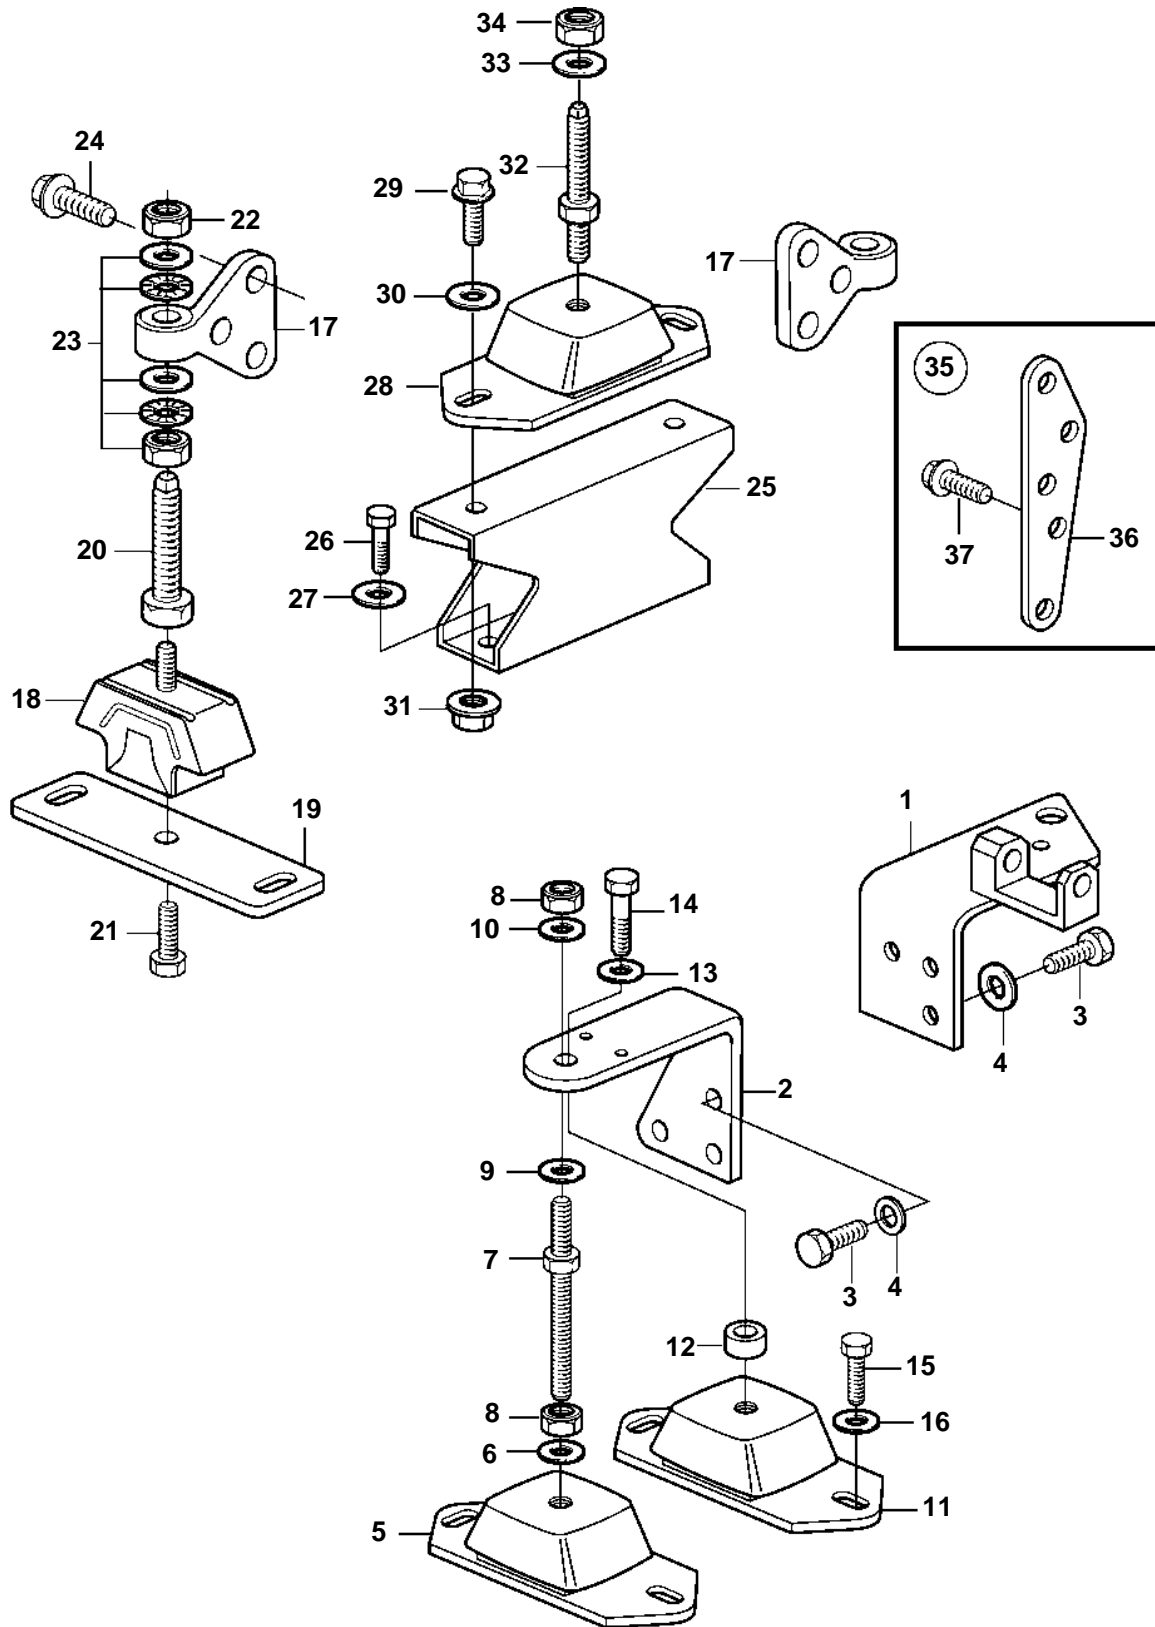

MD2040C, MD2040D

22265

MD2040C, MD2040D

REF	PART NO.	QTY	DESCRIPTION	NOTES
1	3581319	1	Engine mountings, front	P
2	3580603	1	Engine bracket, front	S.B
3	3580605	6	Screw	
4	3580607	6	Spring washer	
11	846765	2	Rubber element	
12	861461	2	Spacer sleeve	
13	941912	2	Spring washer	
14	979899	2	Screw	
15	963580	4	Screw	
16	976945	4	Washer	(960148)
25	861538	1	Bracket	
26	963582	2	Screw	
27	853095	2	Washer	
28	858161	1	Rubber element	
29	946441	2	Screw	
30	1594095	2	Washer	
31	971095	2	Nut	
32	861539	1	Adjuster screw	
33	940280	1	Spring washer	
34	971072	1	Nut	(955784)